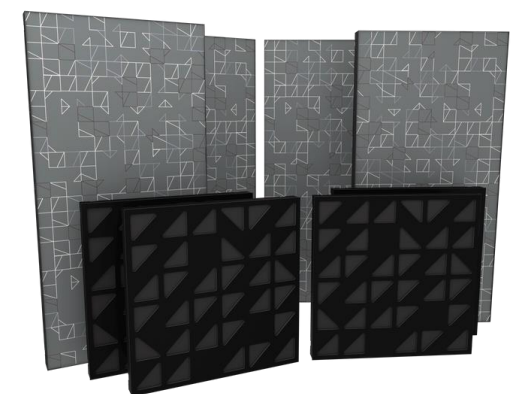

VICCINEMA WALL & CEILING KIT

4 x Flat Panel VMT
(1190x595x20mm)
4 x VicSpacers Plus
4 x VicPattern Ultra Triangles
4 x VicFix J-Profile 1190mm
$2,179.00

DARK GREY / BLACK – VICB06261
GREY / NATURAL OAK – VICB06259
ROSEMARY GREEN / NATURAL OAK – VICB06257
DARK GREY PATTERN / BLACK / VICB06260
GREY PATTERN / NATURAL OAK – VICB06258
ROSEMARY GREEN PATTERN / NATURAL OAK – VICB06256