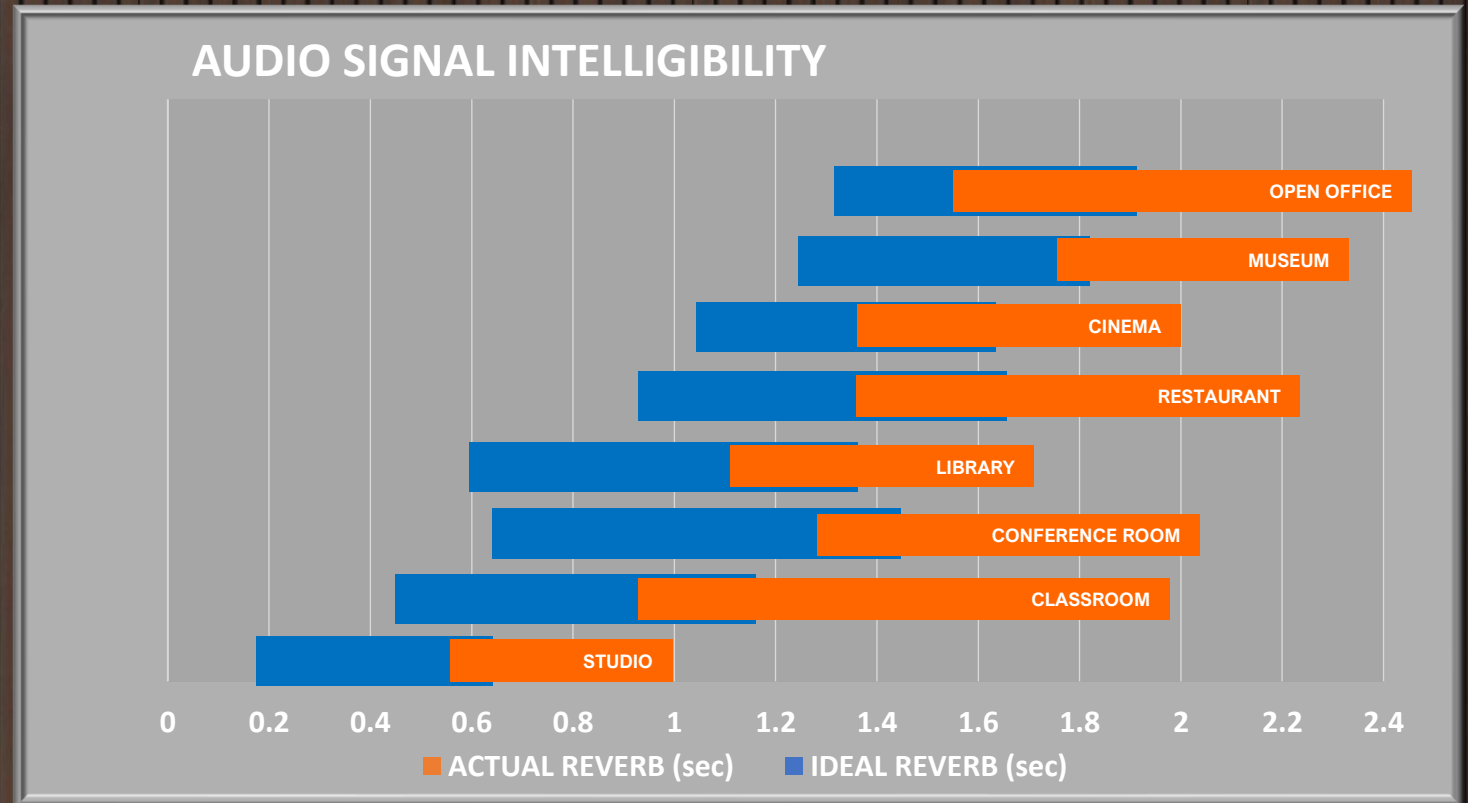

SOUND FIELD ANOMALIES CONTROL

- Mainly two sound field anomalies that are likely to occur
- **Flutter Echoes** are repeated sound reflections caused by sound traveling between parallel reflective surfaces, such as walls, floor and ceiling.
- Use sound absorbing products and sound diffusers.
- By treating first reflections and reverberation one is already dealing with flutter echoes.
- **Room modes** occur in rooms due to the relationship between low frequency wavelengths and room dimensions. Small rooms such as Hi-Fi rooms normally have poor acoustic response at low frequencies due to these modes.
- Bass Trap solutions in the corners of the rooms, where high sound pressure levels occur, will enhance definition and clarity.