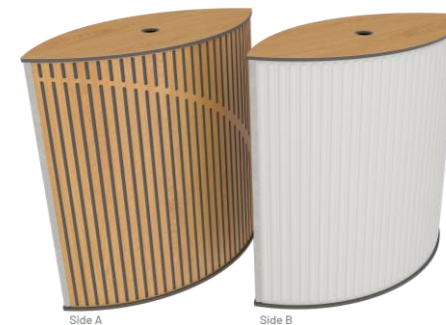

3 FUNCTIONS

ABSORPTION
DIFFUSION
BASS TRAP

**VICTOTEM
ULTRA VMT
EXTRA MODULE**
Box Of 1 - $629.00

VICTOTEM ULTRA VMT

1157mm x 595mm x 366mm
Box Of 1 - $1,759.00