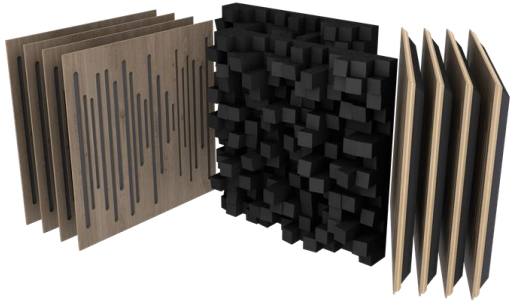

ACOUSTIC PACKAGES

VICSTUDIO BOX

8 x Wavewood UltraLite
2 x MultiFuser DC3
1 x FlexiGlue Ultra
$899.00

BLACK – VICB05931
WHITE – VICB05932
BROWN OAK – VICB05933