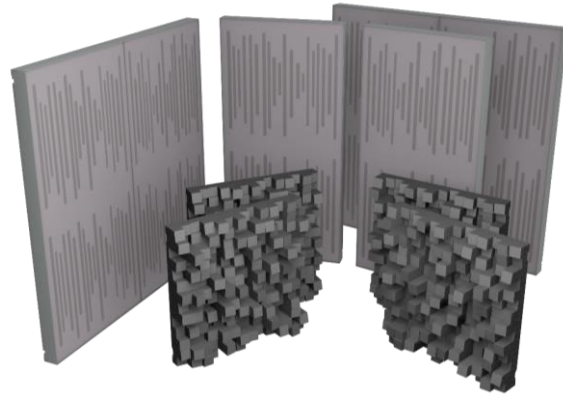

VICTOTEM ULTRA VMT

1157mm x 595mm x 366mm
Box Of 1 - \$1,759.00

ACOUSTIC PACKAGES

VICSTUDIO BOX

8 x Wavewood UltraLite
2 x MultiFuser DC3
1 x FlexiGlue Ultra
\$899.00

BLACK – VICB05931
WHITE – VICB05932
BROWN OAK – VICB05933