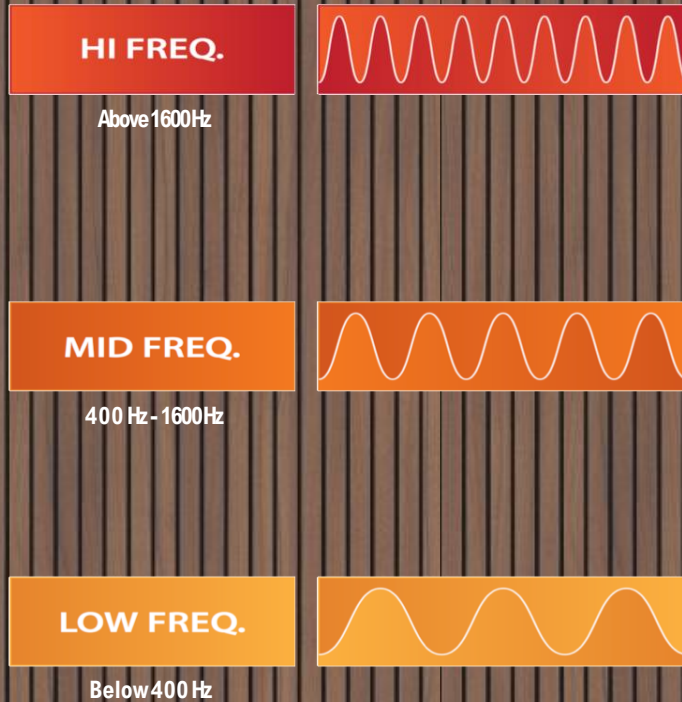

REVERBERATION TIME OPTIMIZATION (RT)

- Reverberation is the persistence of sound within an enclosed space as a result of repeated reflections or scattering from the room's surfaces or objects.
- The more persistent the sound is, the higher the reverberation will be and vice versa.
- The degree of reverberation may influence spaciousness and signal perception/ definition and the Reverberation Time (RT) is the acoustic parameter that quantifies it.
- In rooms with high RT's, where late reflections take a long time to be extinguished, the direct sound may be blurred, therefore compromising signal perception.
- In rooms with low RT's may end up sounding too acoustically "dry" or "dead", compromising the enjoyment of being enveloped by music.