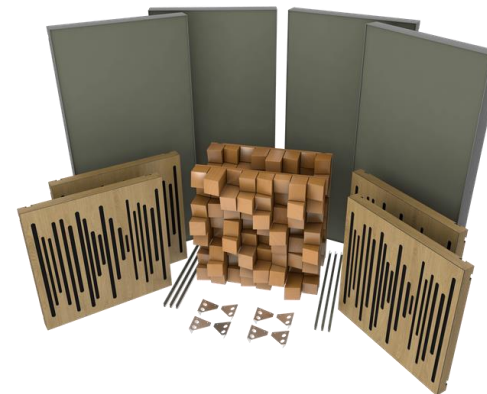

VICAUDIOPHILE VMT KIT

4 x Flat Panel VMT
(1190x595x20mm)
4 x VicSpacers Plus
4 x VicPattern Ultra Wavewood
2 x Multifuser Wood-64 MKII
6 x VicFix J-Profile Mounts (595mm)
4 x VicFix Corner Mounts
$2,499.00

BROWN OAK / NATURAL LINEN VMT / BLACK – VICB06116
NATURAL OAK / SAGE GREEN VMT / NATURAL WOOD – VICB06115
WHITE – VICB06114