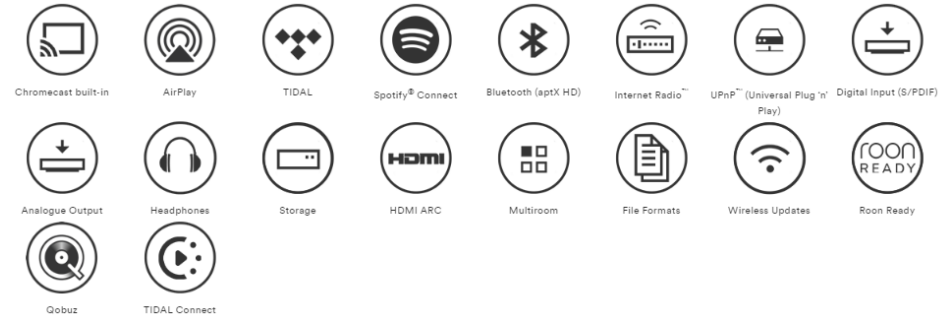

\$99.00

For Mu-So V2 And Mu-So Qb V2

Mu-So V2
\$1,299.00

INTEGRATED WIRELESS MUSIC SYSTEM
High End Lifestyle Audio

CUSTOM DESIGNED DRIVERS

- Dual Silk Dome Tweeters
- Dual Midrange Drivers
- Dual Racetrack Woofers
- Sophisticated Porting System

450 WATTS TOTAL POWER

- 6 Individual 75 Watt Amplifiers (One For Each Driver)

INPUTS

- 3.5mm Jack (Analog)
- USB-A
- Optical
- HDMI ARC

Mu-So V2 LIGHT WOOD
\$1,399.00

Mu-So V2 BENTLEY EDITION
\$2,299.00

FRAIM SERIES