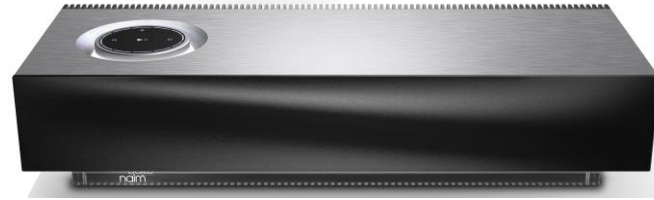

Mu-So SERIES

Mu-So Qb V2
\$999.00

INTEGRATED WIRELESS MUSIC SYSTEM
High End Lifestyle Audio

CUSTOM DESIGNED DRIVERS

- Dual Silk Dome Tweeters
- Dual Midrange Drivers
- Racetrack Woofer
- Dual Passive Radiators

300 WATTS TOTAL POWER

- 4 Individual 50 Watt Amplifiers (One For Each Driver)
- Single 100 Watt Amplifier (Woofer)

INPUTS

- 3.5mm Jack (Analog)
- USB-A
- Optical
- HDMI ARC

Peacock Terracotta Olive

OPTIONAL GRILLES

\$99.00

For Mu-So V2 And Mu-So Qb V2

Mu-So V2
\$1,299.00

INTEGRATED WIRELESS MUSIC SYSTEM
High End Lifestyle Audio

CUSTOM DESIGNED DRIVERS

- Dual Silk Dome Tweeters
- Dual Midrange Drivers
- Dual Racetrack Woofers
- Sophisticated Porting System