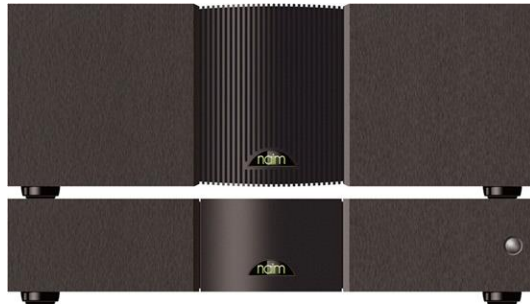

COLLECTION 2024

500 SERIES