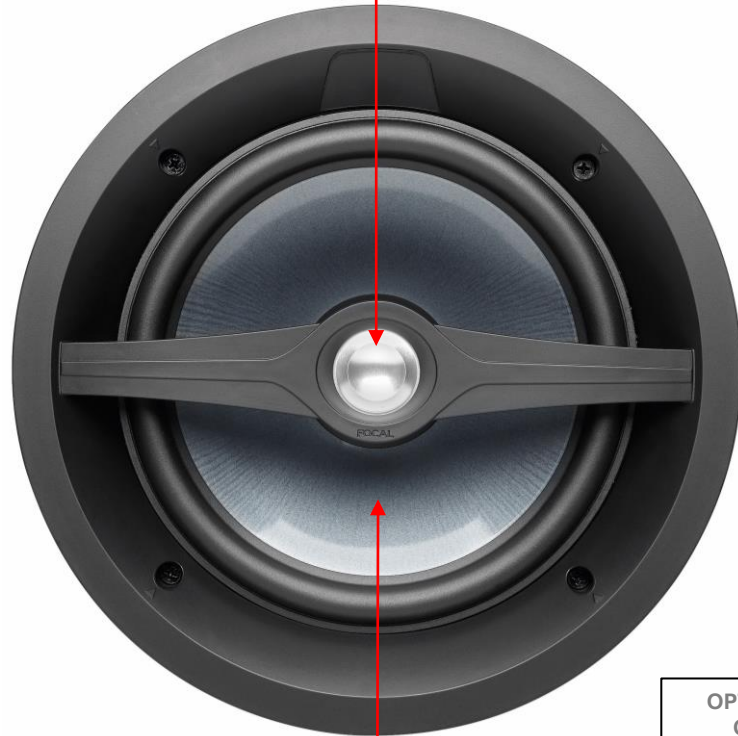

ALUMINUM
GRILLE

IRIS IP
DRIVERS

8Ω
70V / 100V

OUTDOOR SPEAKERS – LITTORA 200 / 1000 SERIES

ALUMINUM M-PROFILE
INVERTED DOME
TWEETER

IRIS IP
DRIVERS

DUAL CROSSOVERS
(INDOOR / OUTDOOR)

SECURE SCREW
SYSTEM