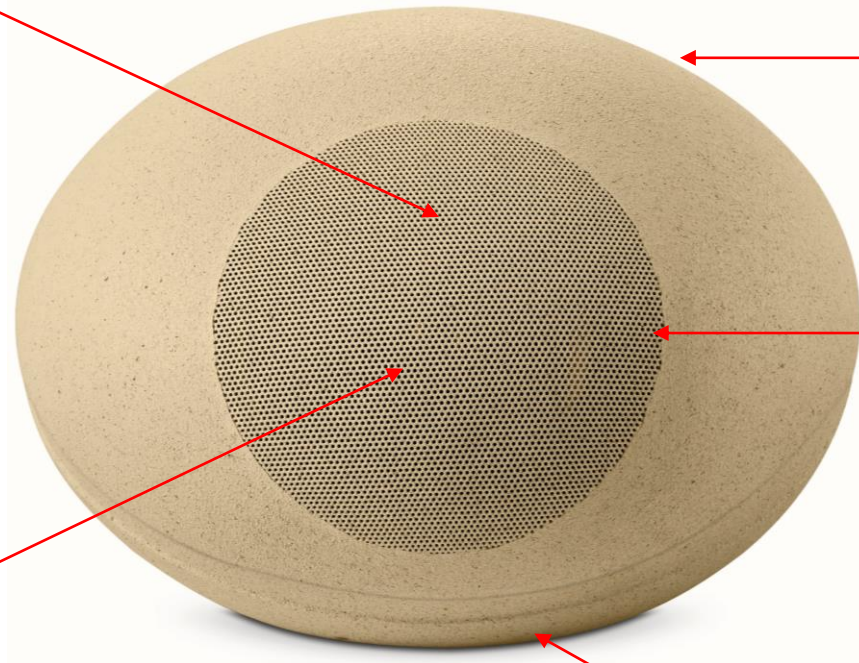

OUTDOOR SPEAKERS – LITTORA LIFESTYLE SERIES

ALUMINUM M-PROFILE
INVERTED DOME
TWEETER

ANTI-UV
TREATMENT

ALUMINUM
GRILLE

IRIS IP
DRIVERS

8Ω
70V / 100V