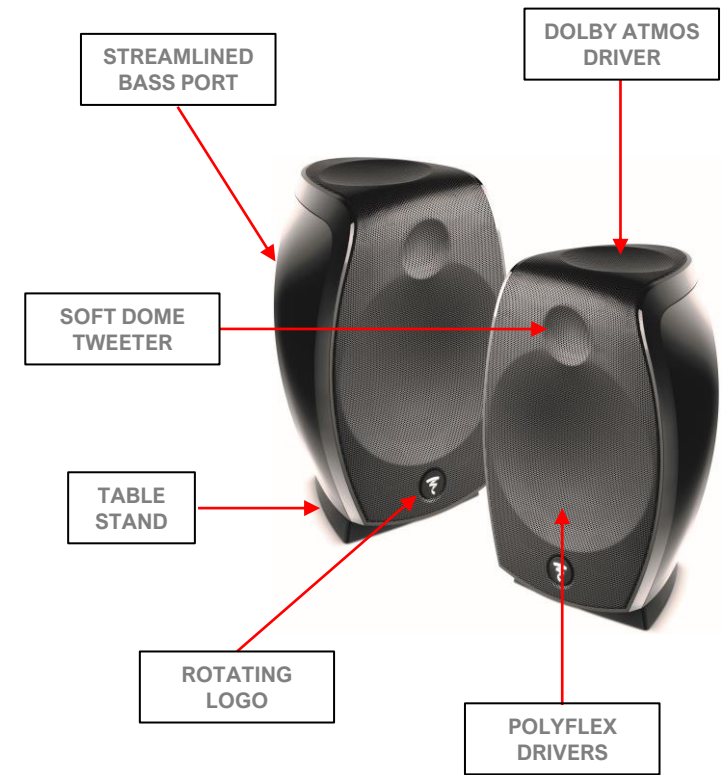

SIB EVO SERIES