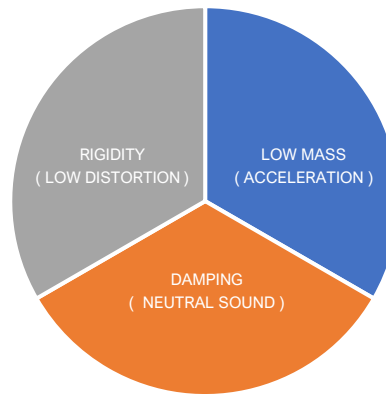

Aluminum
Inverted Dome

Aluminum/Magnesium
Inverted Dome

Pure Beryllium
Inverted Dome

CONE TECHNOLOGY

SANDWICH CONE TECHNOLOGY

- Two Sheets Of Woven Glass Tissue Are “Sandwiched” Onto The Structural Core Material
- The Variation Of The Number Of Glass Fiber Sheets & The Thickness Of The Central Core Can Easily Optimize The Cone’s Behavior According To The Desired Frequency Range
- Adjusting The Thickness Of The Structural Core Allows Precise Control Of Damping