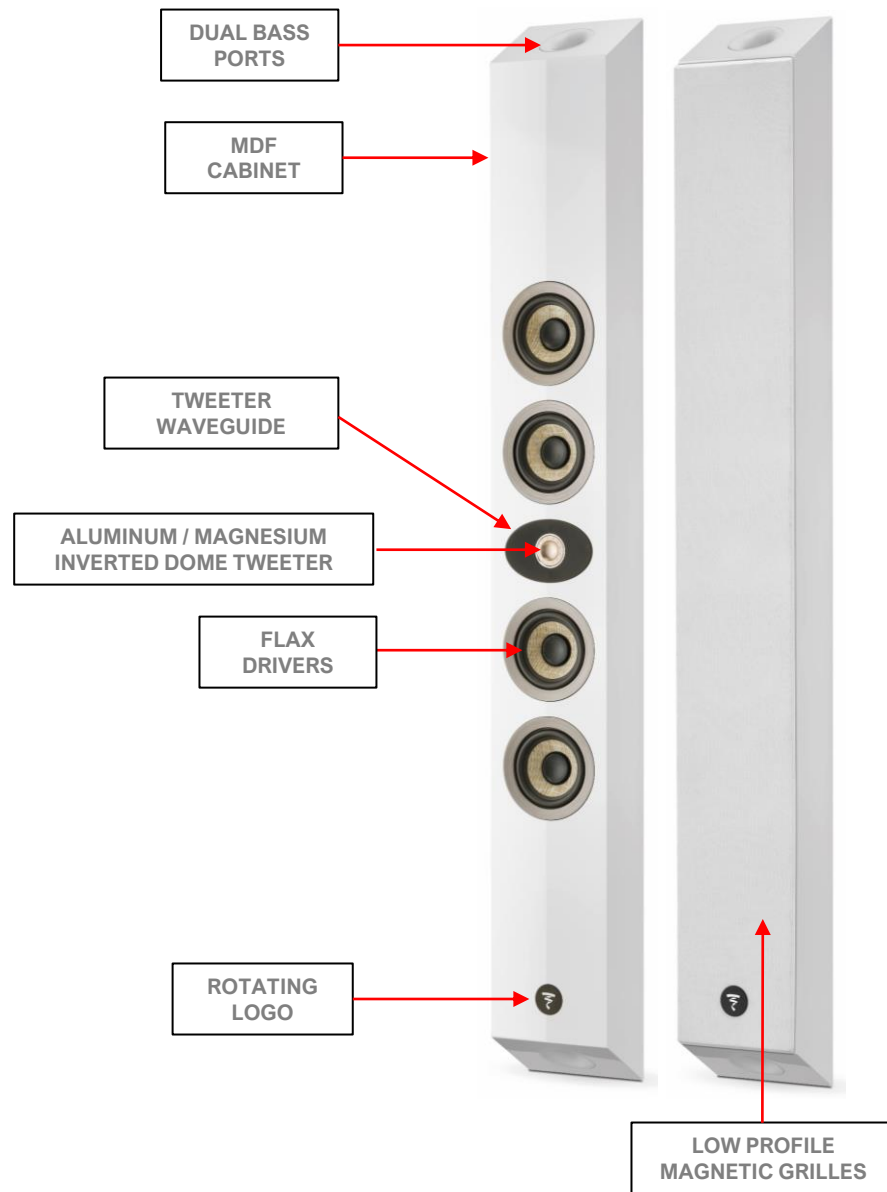

ON-WALL 300 SERIES