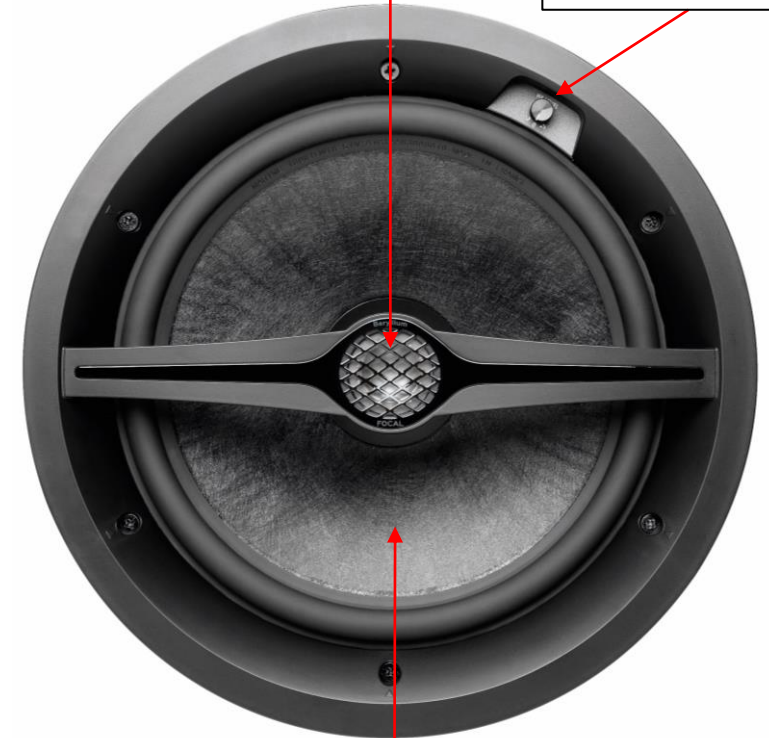

OPTIMISED
GRIPS

ANTI-VIBRATION
PADDING

SEALED CONNECTION
DT06-2S

IMPROVED
SEAL

BERYLLIUM
INVERTED DOME
TWEETER

TREBLE
ADJUSTMENTS

FIBRE IP
DRIVERS

OUTDOOR SPEAKERS