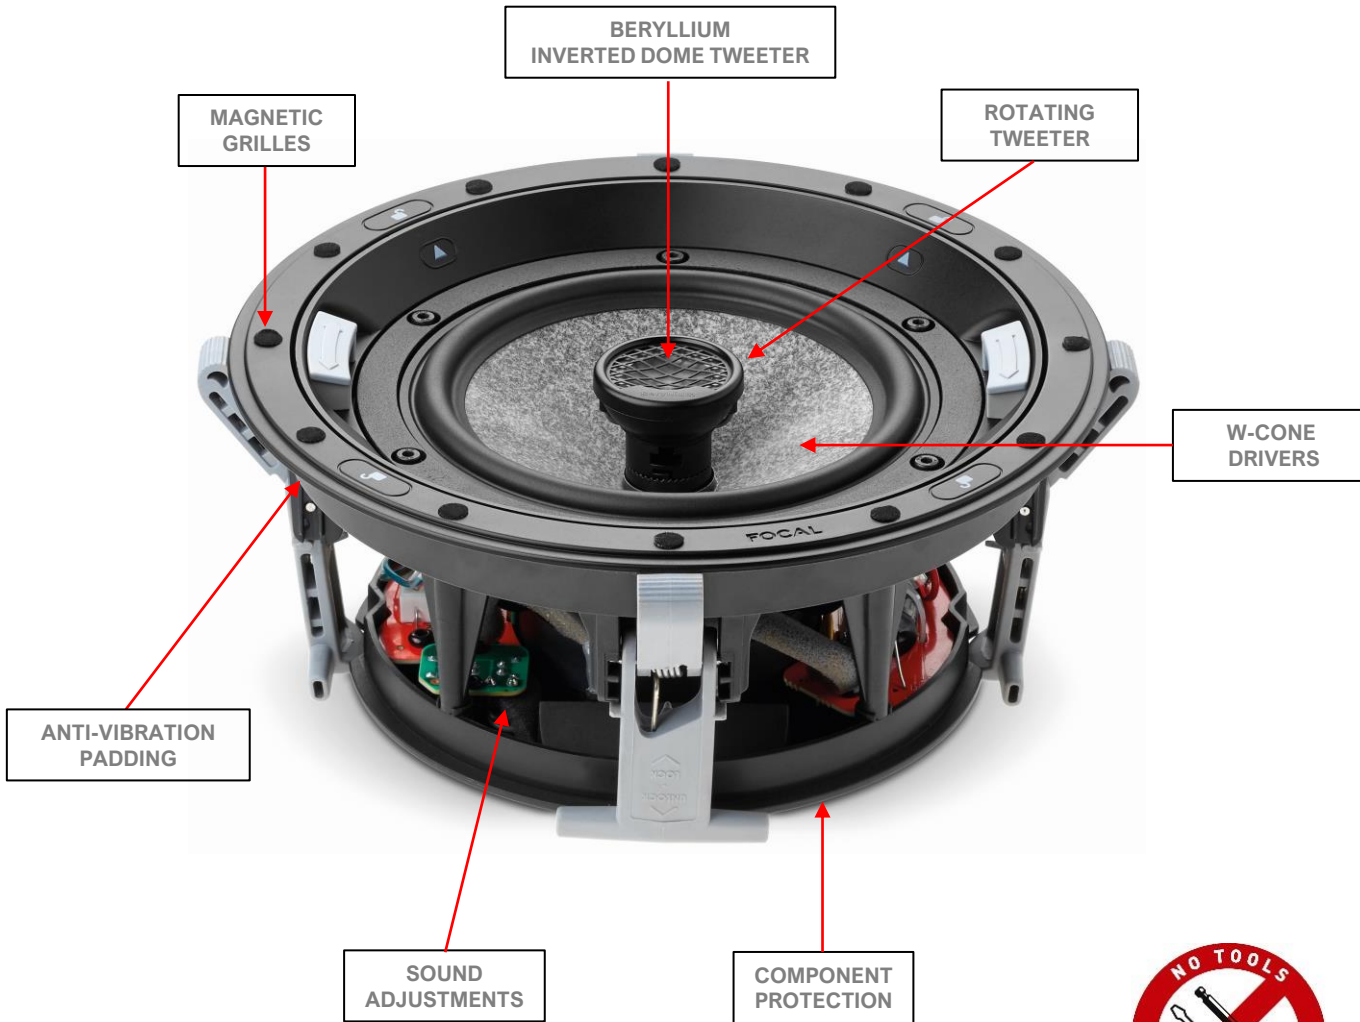

ROUND & SQUARE GRILLES INCLUDED WITH ALL ROUND SPEAKERS

1000 SERIES

1000 ICW6

\$1,199.00

In-Ceiling Speaker 6½"

1000 ICA6

\$1,299.00

In-Ceiling Speaker 6½"
Angled