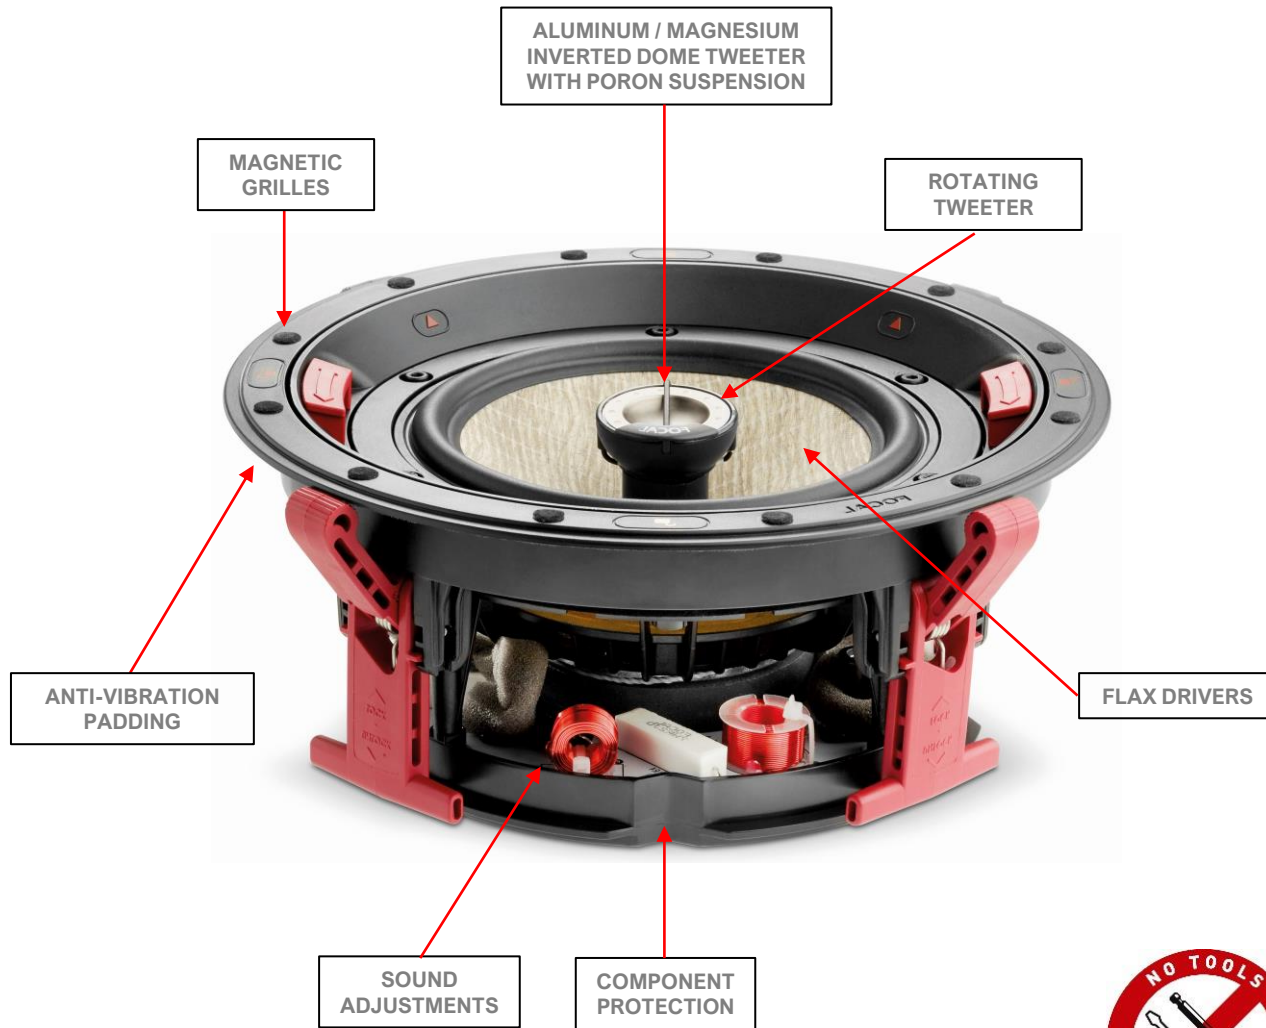

ROUND & SQUARE GRILLES INCLUDED WITH ALL ROUND SPEAKERS

300 SERIES

300 ICW4

\$499.00

In-Ceiling Speaker 4"

300 ICW6

\$499.00

In-Ceiling Speaker 6½"