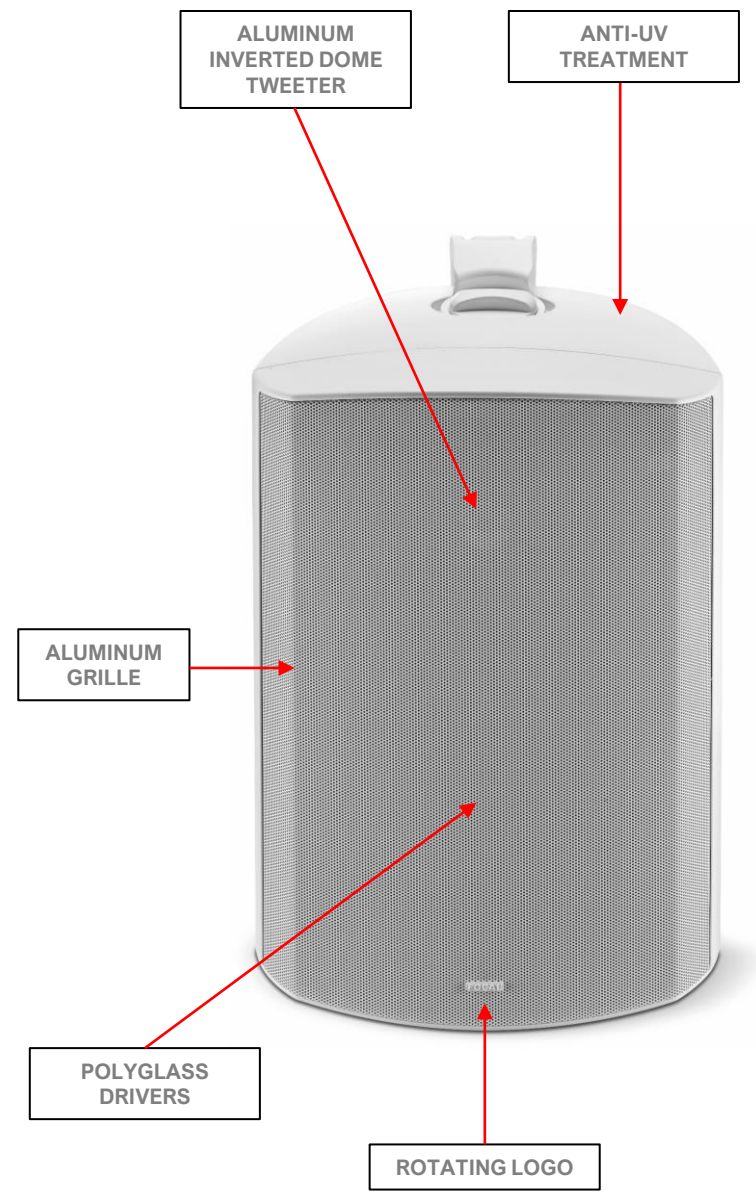

300-ICW4
300-ICW6
300-ICA6
300-ICW8
300-IW6

1000-ICW6
1000-ICA6

**1000 IW6
ON-WALL FRAME**
\$249.00 / \$299.00

**1000 IWLCR6
ON-WALL FRAME**
\$349.00 / \$399.00

**1000 IWSUB
ON-WALL FRAME**
\$349.00 / \$399.00

**1000 IWLCR UTOPIA
ON-WALL FRAME**
\$599.00 / \$659.00

Unfinished Or White

OUTDOOR SPEAKERS – 100/100-T SERIES

OUTDOOR SPEAKERS – LITTORA LIFESTYLE SERIES

ALUMINUM M-PROFILE
INVERTED DOME
TWEETER

ANTI-UV
TREATMENT