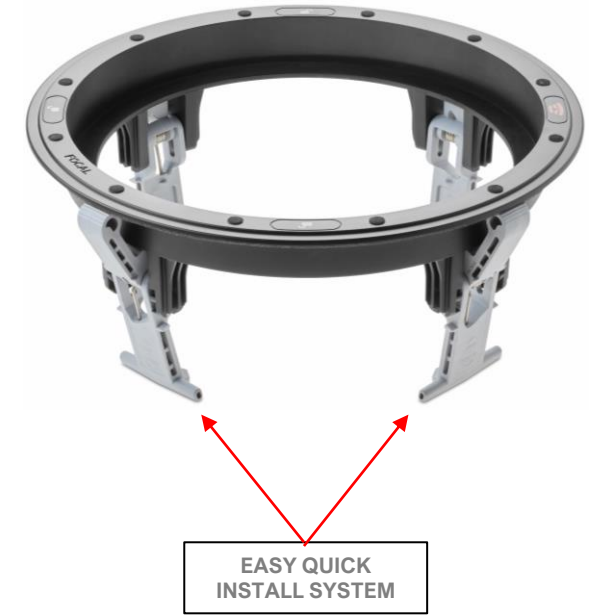

ROUND & SQUARE GRILLES INCLUDED WITH ALL ROUND SPEAKERS

1000 SERIES

1000 ICW6

\$1,199.00

In-Ceiling Speaker 6½"

1000 ICA6

\$1,299.00

In-Ceiling Speaker 6½"
Angled