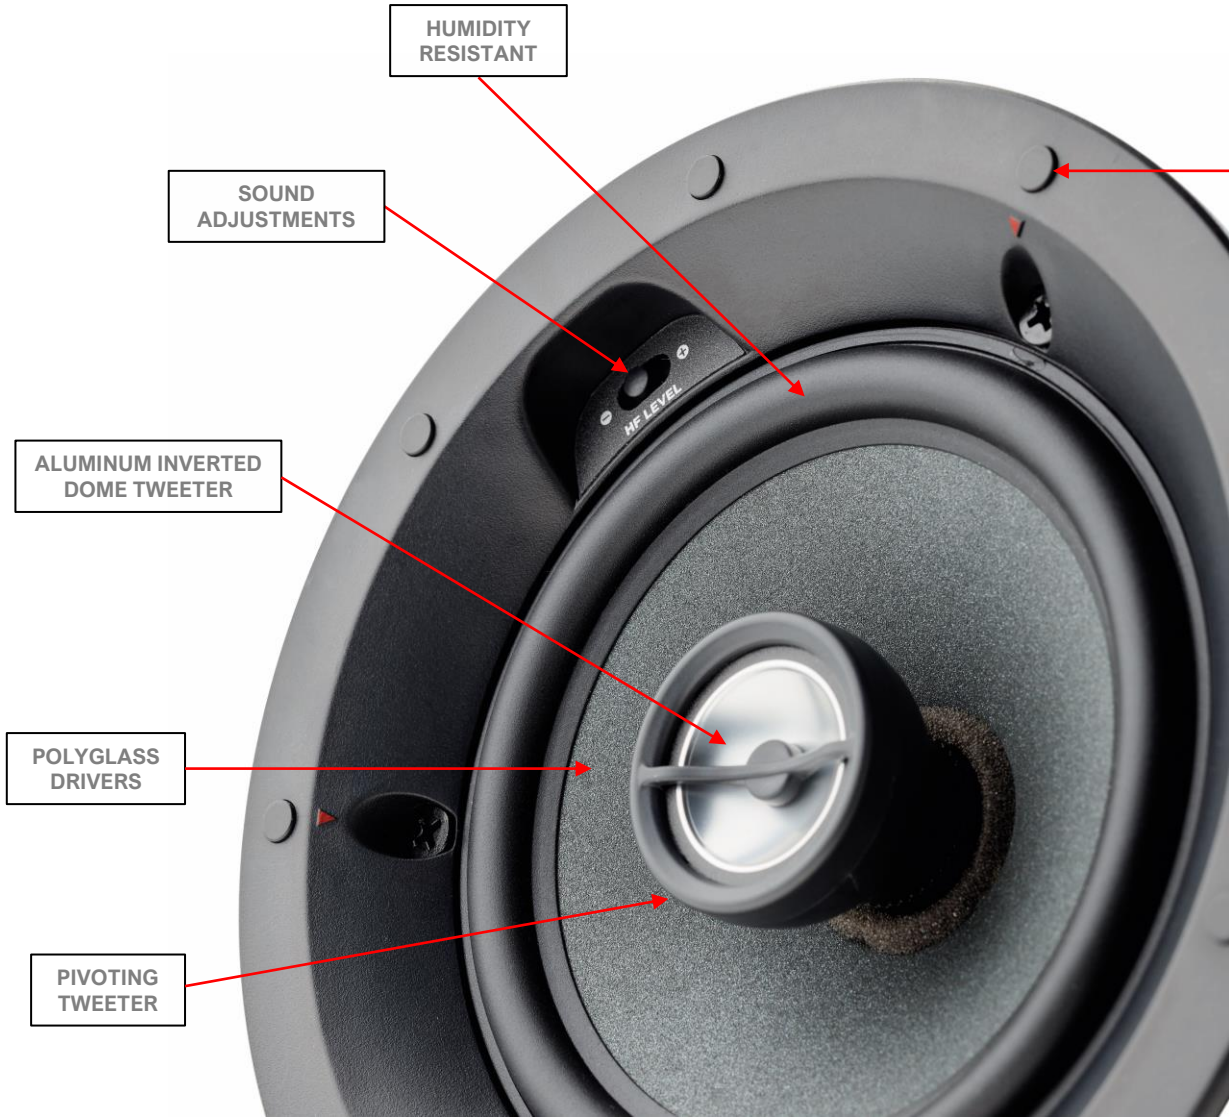

W-CONE

- Sandwich Cone Technology
- 2 Sheets Of Glass Fibre Are Sandwiched Onto The Structural Rohacell Foam Core
- Many Foam Densities To Choose From
- Adjusting The Thickness & Density Of The Core Allows Very Precise Control Of Damping

100 SERIES

MAGNETIC GRILLES

OPTIMISED GRIPS

ODC CROSSOVER

SECURE SCREW SYSTEM

ANTI-VIBRATION PADDING

ROUND & SQUARE GRILLES INCLUDED WITH ALL ROUND SPEAKERS

100 SERIES